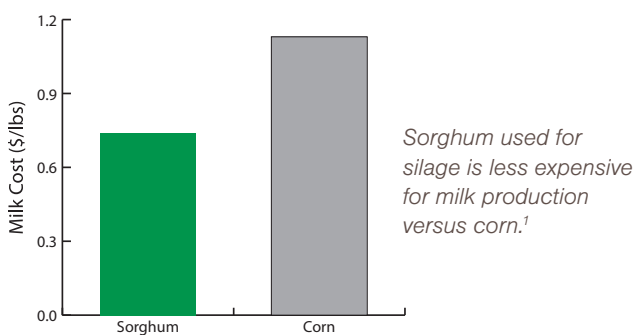

Discover Forage Flexibility with Double Team™ Sorghum Cropping Solution for Silage

Grow Sorghum Silage, Not Grassy Weeds

Controlling your input costs while maintaining high-quality silage is critical to your bottom line. Sorghum used for silage, while more drought-tolerant than corn, has lacked the in-season grassy weed control crucial to maintaining highly nutritious and digestible silage for your herd. Introducing the new Double Team Sorghum for Silage with FirstAct™ herbicide to increase bottom-line ROI, improve animal digestibility, and provide greater flexibility for your silage program.

Increase Your ROI

Double Team Sorghum for Silage not only provides cleaner fields and higher yields of highly digestible silage, it also has lower production costs, resulting in an improved ROI versus corn. Additionally, Double Team Sorghum performs well in challenging environments, including where water is limited. Double Team Sorghum for Silage yields similar to corn while using 30% less water, improving your cost position.