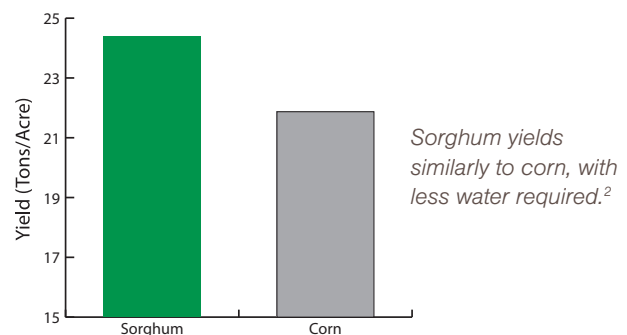

Discover Forage Flexibility with Double Team™ Sorghum Cropping Solution for Silage

Grow Sorghum Silage, Not Grassy Weeds

Controlling your input costs while maintaining high-quality silage is critical to your bottom line. Sorghum used for silage, while more drought-tolerant than corn, has lacked the in-season grassy weed control crucial to maintaining highly nutritious and digestible silage for your herd. Introducing the new Double Team Sorghum for Silage with FirstAct™ herbicide to increase bottom-line ROI, improve animal digestibility, and provide greater flexibility for your silage program.

Increase Your ROI

Double Team Sorghum for Silage not only provides cleaner fields and higher yields of highly digestible silage, it also has lower production costs, resulting in an improved ROI versus corn. Additionally, Double Team Sorghum performs well in challenging environments, including where water is limited. Double Team Sorghum for Silage yields similar to corn while using 30% less water, improving your cost position.