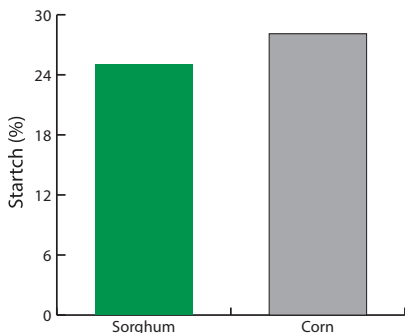

Highly Digestible Sorghum Silage for Your Herds

Powered by the DT® Trait, Double Team hybrids have been developed to be tolerant to FirstAct herbicide, giving growers an integrated, in-season grass-control solution that makes sorghum a viable and nutritious option for silage. Your livestock benefit from the improved digestibility of grassy weed-free sorghum that is available at a more cost-efficient price than corn silage.

Sorghum silage offers comparable starch levels as corn silage allowing nutritional flexibility within your feed program.³

Greater Feed Program Flexibility

Double Team Sorghum for Silage maximizes your ration options to support nutrient intake for milk production, growth and reproduction for your animals. With this flexibility, you can tailor your silage to meet the changing nutritional needs of heifers and cow calves giving you the peace of mind that you are adequately addressing nutritional needs at a cost that provides an improved ROI for your bottom line.

Now available through select local seed dealers – just ask for Double Team Sorghum Silage with FirstAct herbicide.

To learn more about becoming a Double Team grower, visit DoubleTeamSorghum.com or email info@doubleteamsorghum.com.